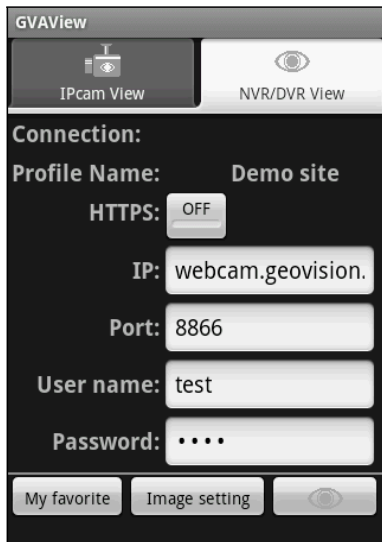

### Instructions for Accessing the Kickapoo Ranch Pet Resort Pet Cam

We are excited to provide you with access to our Pet Cam which will allow you to see your dog during his or her stay with us!

#### Instructions for Andriod

The Andriod app is available as a free download from Android Market (search for GV-AView). After download and installation, the app icon will appear, follow the steps below to access the Pet Cam.

1. On your phone, tap the GV-AView icon  to open.
2. Tap the "NVR/DVR View" tab on the top. The login page will appear.

3. The IP address is krpr.tv.
4. The port is 8866.
5. Enter your ID \_\_\_\_\_ and password \_\_\_\_\_.
6. On the bottom of the screen, you can tap the "My favorite" button to save the connection information. You may also tap the "Image setting" button to change the image quality between "Normal" and "Good."
7. Tap the connect button  to connect to the Pet Cam.